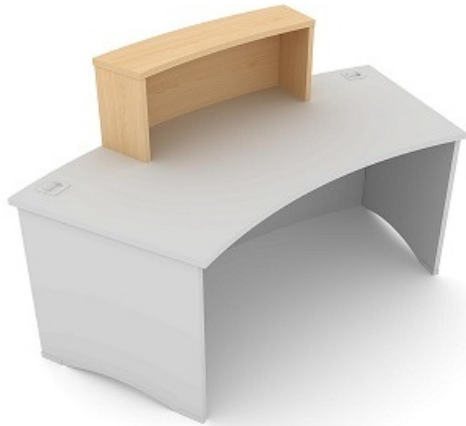

## Radius Reception Desk. Single Counter Top 980mm Wide. MFC Finish.

From: £379.54

Quantity	Price
1 - 3	£452.66
4 -	£379.54

### Description

Radius Reception Desk. Single Counter Top 980mm Wide. MFC finish. Singular counter top can be positioned left, centre or right of the reception desk top.

Must be bought with a reception desk/base.

5 Year Guarantee!

**URL:**

<https://www.carehomefurnituredirect.co.uk/product/radius-reception-desk-single-counter-top-980mm-wide-mfc-finish/>