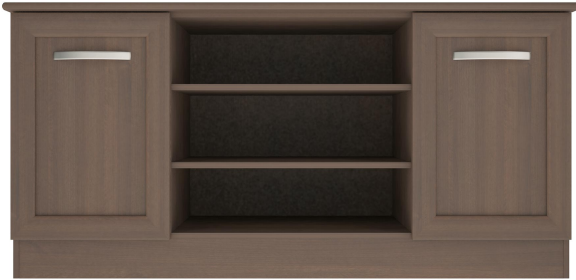

PRODUCT NUMBER: CWTU

Collingwood Wide TV Unit

From: £216

Quantity	Price
-	£0

Description

The Collingwood wide TV unit with storage will help your residents feel at home. The tops feature soft rounded corners, while the back to the unit is a 15mm solid board. Joints are glued, dowelled and mechanically fixed for a robust piece of furniture. The shelves below are of course an ideal place to store VHS/DVD players or digital TV add-ons, while the door storage with 170 degree hinges provide ample storage for videos, DVDs, or anything else that fits!

URL: <https://www.carehomefurnituredirect.co.uk/product/collingwood-wide-tv-unit/>

Finish Modal - Collingwood: MFC Finish

Bavarian Beech

Lissa Oak

Maple

French Walnut

Opera Walnut